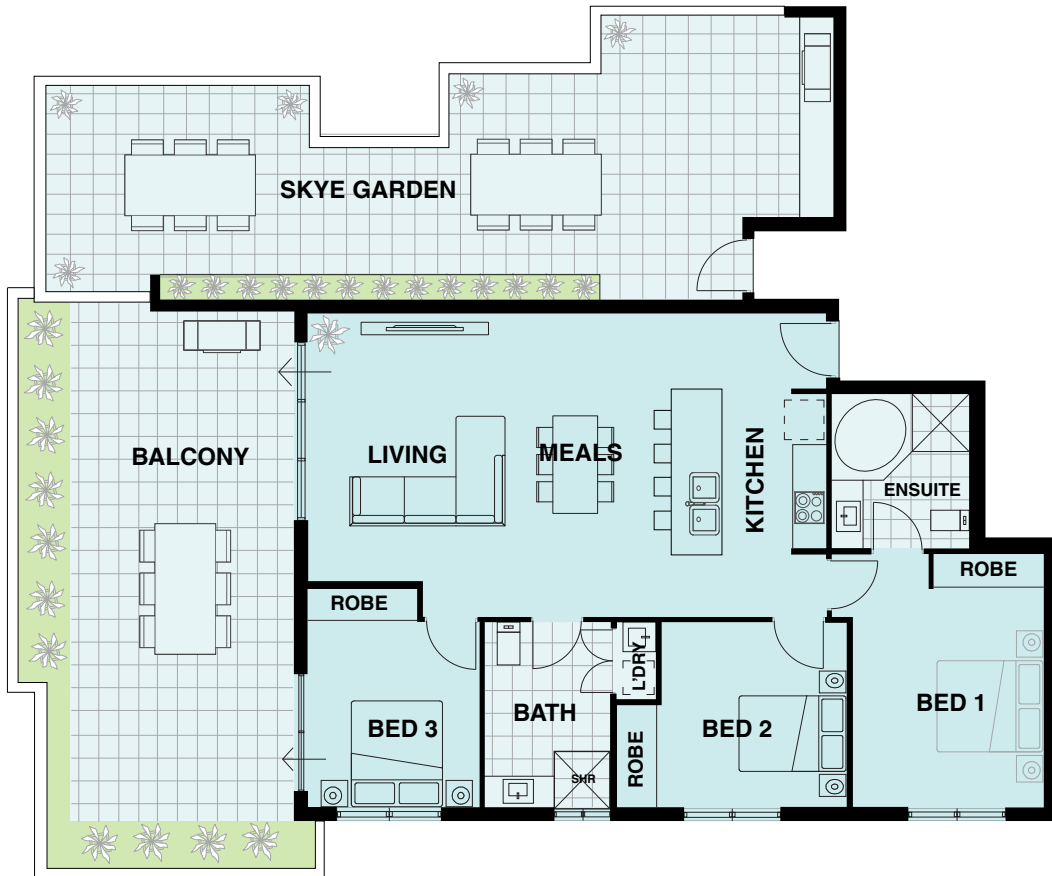

SKYE

ONE SEVEN

APARTMENT 40

General Details

Bedrooms	3
Bathrooms	2
Carbays	2
Storeroom	1

Areas

Balcony (sqm)	46
Living Area (sqm)	120

Disclaimer & General Notes:

- Variations from plan may apply
- Areas shown above may be subject to variation
- Furniture is indicative only
- Shape and configuration of balconies, doors, windows, condensers and ducts may differ from those illustrated
- Please note: Plans are not to scale